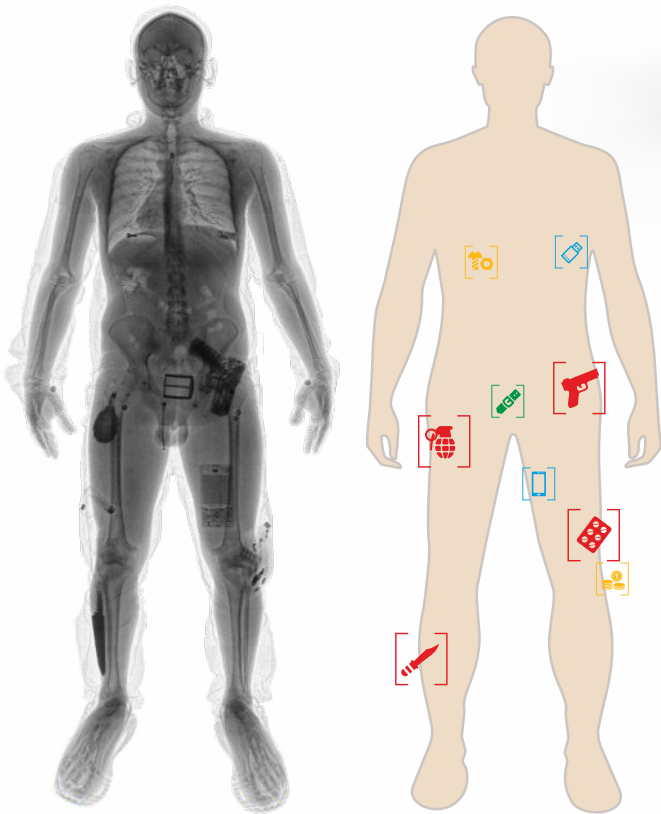

INNOVATIVE NEW PLATFORM FOR PEOPLE SCREENING

CLEARPASS

REVOLUTIONARY HIGH THROUGHPUT BODY SCANNER

3-SECOND SCAN TIME

ADA COMPLIANT

SUPERIOR IMAGING

STATIONARY SCANNING

UV SELF-SANITIZATION

Dimensions:.....86" L x 60" W x 93" H
 Workstation:.....22" W x 27" D
 Monitor:.....24" HD Color Monitor
 Power Requirements:.....120VAC/20amp
 Selectable Scan Settings:.....0.5 - 1.0 uSv
 Generator type:.....Monoblock
 Generator voltage:.....160kV
 Detector configuration: ..C-Shaped...
 Wire detectability:.....40
 AWG

Resolution: up to 5K

RECOMMENDED OPTIONS

DruGuard Narcotics Detection Algorithm
 AI assisted Full Body Auto-detection(Q4 '21)

**STANDARD IMAGE
NO ENHANCEMENT FILTERS**

CLEARPASS

REVOLUTIONARY HIGH THROUGHPUT BODY SCANNER

DETECTION THROUGH INTELLIGENCE AND MACHINE LEARNING

- Contraband/threat identification
- Compliance, Privacy protection

EASE OF USE

- Intuitive Operator Interface
- Person to be screened remains stationary
- Industry best image acquisition time
- Standalone or Integrated Operator's Workstation
- Compact footprint AND low height
- Wheelchair compatible (US ADA Compliant)