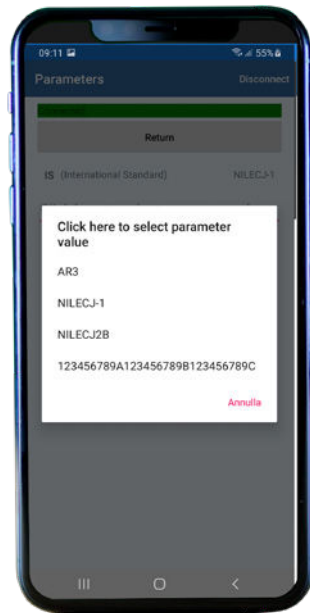

- **READY TO SHIP NOW**

- **FURTHER DATA AND SYSTEM DEMOS AVAILABLE UPON REQUEST**

OpenGate™ — HIGHLIGHTS

Detection and signaling parameters can be easily set via the OpenGate App, designed for smartphones or tablets based on Android or iOS operating systems.

✓ OPERATIVE SCREEN

✓ IS SETTING

• TRANSIT WITH ALARM
The red lights turn on completely red. Sounder: ON

• EASY TO RELOCATE AND QUICK TO INSTALL

A ON / OFF SWITCH
B BATTERY COMPARTMENT (2x)